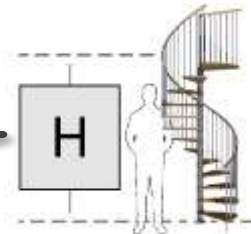

mm.

MIN 210

1100 ÷ 1300
30°

1400 ÷ 1800
27°

1900 ÷ 2000
22,5°

Diable Red Line

spiral series

04_details

MIN 200
MAX 240

∅
1100 ÷ 1600

∅
1700 ÷ 2000

Diable Red Line

spiral series

05_details

www.mobirolo.it

100
Kg/m