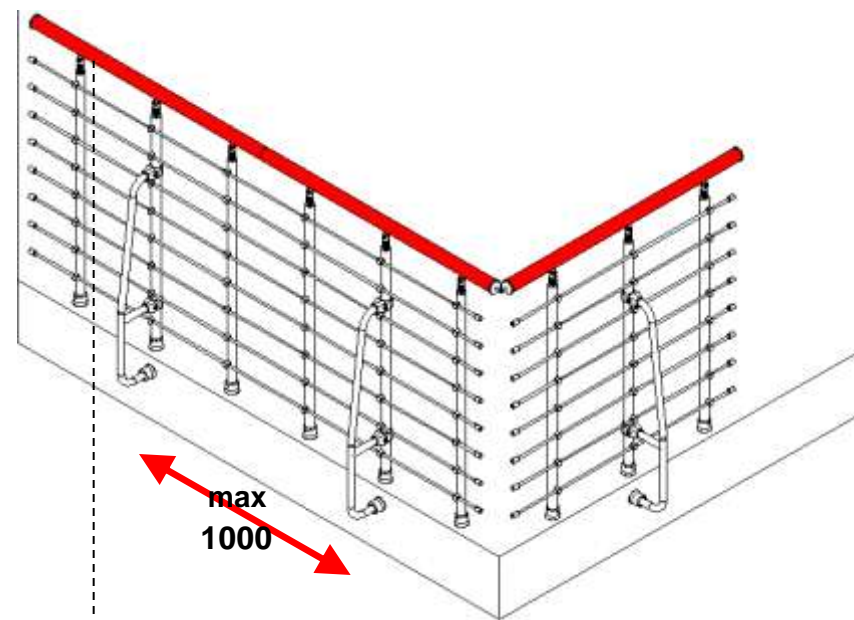

Diable Red Line

spiral series

05_details

www.mobirolo.it

100
Kg/m

FAGGIO, BEACH
HETRE, BUCHE
HAYA

100
max

1000
min

max
350

max
1000

max
1000

FAGGIO, BEACH
HETRE, BUCHE
HAYA