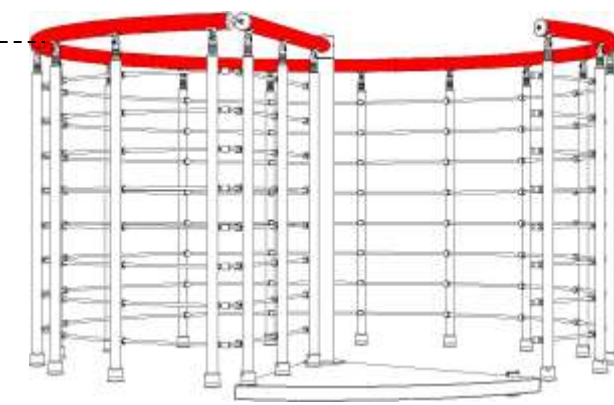

Diable Red Line

spiral series

05_details

www.mobirolo.it

100
Kg/m

FAGGIO, BEACH
HETRE, BUCHE
HAYA

100
max

1000
min

max
350

max
1000

max
1000

FAGGIO, BEACH
HETRE, BUCHE
HAYA